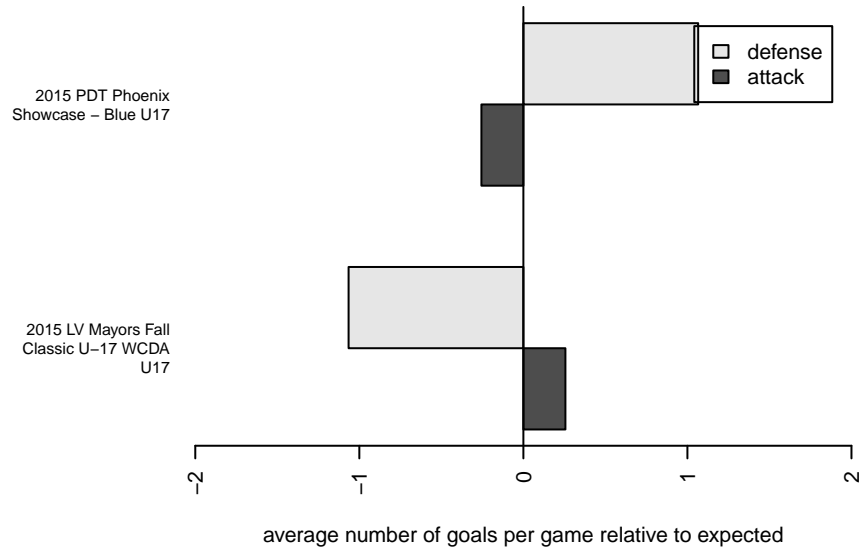

**Colorado Storm 99 South Yellow B98**  
 Dots are actual minus expected GF (blue circles) and GA (red triangles).  
 Blue line is smoothed change in attack strength. Red is smoothed change in defense strength.

**attack and defense variance (black dot)  
relative to other teams  
and top 10 in region**

**attack and defense rating  
relative to others at age  
and all opponents in last 13 months**

**attack and defense rating  
relative to others at age  
and all opponents in last 13 months**

**Performance relative to 13 month average**

**Performance relative to 13 month average**

Distribution of opponents  
 Red = Lose zone, Blue = Win zone, Green = Even  
 Black line separates win/lose zones

lot. A=Neither has attack advantage, B=Opponent has both attack and defense advantage, C=Opponent has both attack and defense disadvantage, D=Both have

<b>date</b>	<b>home</b>		<b>away</b>		<b>venue</b>	<b>pred.home</b>	<b>pred.away</b>
2016-02-14	Colorado Storm 99 South Yellow B98	0	Crossfire Premier B B98	1	2015 PDT Phoenix Showcase – Blue U17	0.54	3.60
2016-02-14	Arsenal Colorado Gold B98	0	Colorado Storm 99 South Yellow B98	1	2015 PDT Phoenix Showcase – Blue U17	0.77	1.43
2016-02-13	EPCSL Southwest Rush 99 B98	3	Colorado Storm 99 South Yellow B98	0	2015 PDT Phoenix Showcase – Blue U17	3.95	0.57
2016-02-13	Rio Rapids SC B99	6	Colorado Storm 99 South Yellow B98	1	2015 PDT Phoenix Showcase – Blue U17	5.94	0.49
2015-11-29	Rio Rapids SC B98	5	Colorado Storm 99 South Yellow B98	0	2015 LV Mayors Fall Classic U-17 WCDA U1	4.00	0.38
2015-11-28	Colorado Storm 99 South Yellow B98	0	Idaho Rush Premier B98	8	2015 LV Mayors Fall Classic U-17 WCDA U1	0.40	5.20
2015-11-28	Central California Aztecs B98	4	Colorado Storm 99 South Yellow B98	1	2015 LV Mayors Fall Classic U-17 WCDA U1	3.07	0.63
2015-11-27	Colorado Storm 99 South Yellow B98	4	Downtown LVSC 99 Academy B98	1	2015 LV Mayors Fall Classic U-17 WCDA U1	2.56	1.47