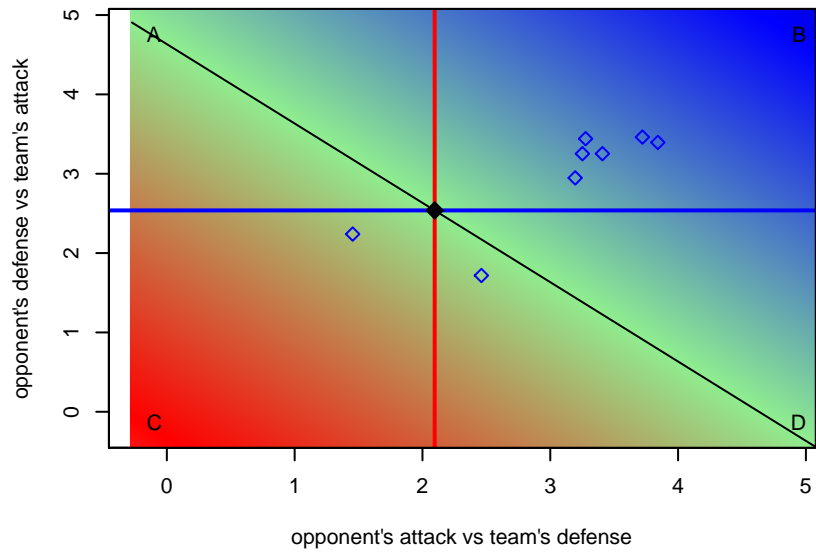

**Colorado Storm 99 South Yellow B98**  
 Dots are actual minus expected GF (blue circles) and GA (red triangles).  
 Blue line is smoothed change in attack strength. Red is smoothed change in defense strength.

**attack and defense variance (black dot)  
relative to other teams  
and top 10 in region**

**attack and defense rating  
relative to others at age  
and all opponents in last 13 months**

**attack and defense rating  
relative to others at age  
and all opponents in last 13 months**

**Performance relative to 13 month average**

**Performance relative to 13 month average**

Distribution of opponents  
 Red = Lose zone, Blue = Win zone, Green = Even  
 Black line separates win/lose zones

lot. A=Neither has attack advantage, B=Opponent has both attack and defense advantage, C=Opponent has both attack and defense disadvantage, D=Both have

<b>date</b>	<b>home</b>		<b>away</b>		<b>venue</b>	<b>pred.home</b>	<b>pred.away</b>
2016-02-14	Colorado Storm 99 South Yellow B98	0	Crossfire Premier B B98	1	2015 PDT Phoenix Showcase – Blue U17	0.54	3.60
2016-02-14	Arsenal Colorado Gold B98	0	Colorado Storm 99 South Yellow B98	1	2015 PDT Phoenix Showcase – Blue U17	0.77	1.43
2016-02-13	EPCSL Southwest Rush 99 B98	3	Colorado Storm 99 South Yellow B98	0	2015 PDT Phoenix Showcase – Blue U17	3.95	0.57
2016-02-13	Rio Rapids SC B99	6	Colorado Storm 99 South Yellow B98	1	2015 PDT Phoenix Showcase – Blue U17	5.94	0.49
2015-11-29	Rio Rapids SC B98	5	Colorado Storm 99 South Yellow B98	0	2015 LV Mayors Fall Classic U-17 WCDA U1	4.00	0.38
2015-11-28	Colorado Storm 99 South Yellow B98	0	Idaho Rush Premier B98	8	2015 LV Mayors Fall Classic U-17 WCDA U1	0.40	5.20
2015-11-28	Central California Aztecs B98	4	Colorado Storm 99 South Yellow B98	1	2015 LV Mayors Fall Classic U-17 WCDA U1	3.07	0.63
2015-11-27	Colorado Storm 99 South Yellow B98	4	Downtown LVSC 99 Academy B98	1	2015 LV Mayors Fall Classic U-17 WCDA U1	2.56	1.47