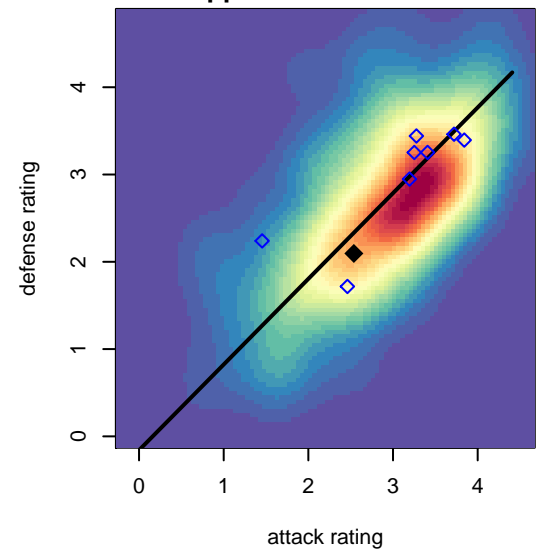

# Colorado Storm 99 South Yellow B98

, CO  
 B98 total strength=1468  
 attack=12.65 defense=8.13

alt names used:  
 COLORADO STORM 99B SOUTH YELLOW (C  
 CO STORM SOUTH 99B SELECT (CO)

Venues played:  
 2015 LV Mayors Fall Classic U-17 WCDA U17  
 2015 PDT Phoenix Showcase - Blue U17

**Colorado Storm 99 South Yellow B98**  
 Dots are actual minus expected GF (blue circles) and GA (red triangles).  
 Blue line is smoothed change in attack strength. Red is smoothed change in defense strength.

**attack and defense variance (black dot)  
relative to other teams  
and top 10 in region**

**attack and defense rating  
relative to others at age  
and all opponents in last 13 months**

**attack and defense rating  
relative to others at age  
and all opponents in last 13 months**

**Performance relative to 13 month average**

**Performance relative to 13 month average**

Distribution of opponents  
 Red = Lose zone, Blue = Win zone, Green = Even  
 Black line separates win/lose zones