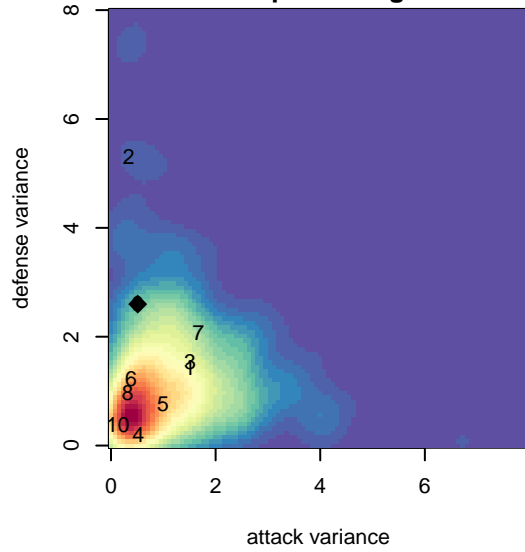

# Colorado Storm 99 South Yellow B98

, CO  
 B98 total strength=1468  
 attack=12.65 defense=8.13

alt names used:  
 COLORADO STORM 99B SOUTH YELLOW (C  
 CO STORM SOUTH 99B SELECT (CO)

Venues played:  
 2015 LV Mayors Fall Classic U-17 WCDA U17  
 2015 PDT Phoenix Showcase - Blue U17

**Colorado Storm 99 South Yellow B98**  
 Dots are actual minus expected GF (blue circles) and GA (red triangles).  
 Blue line is smoothed change in attack strength. Red is smoothed change in defense strength.

**attack and defense variance (black dot)  
relative to other teams  
and top 10 in region**

**attack and defense rating  
relative to others at age  
and all opponents in last 13 months**

**attack and defense rating  
relative to others at age  
and all opponents in last 13 months**