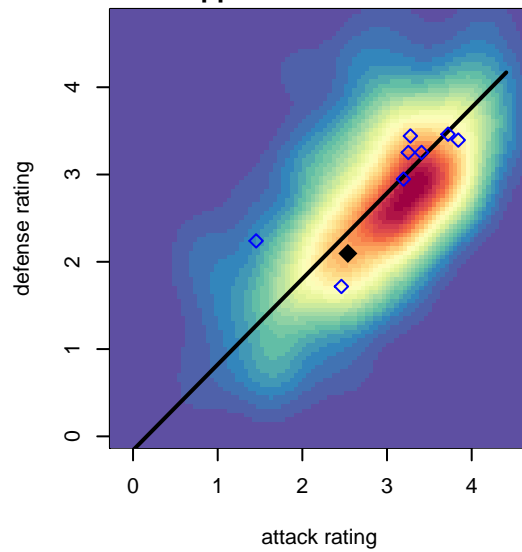

# Colorado Storm 99 South Yellow B98

, CO  
 B98 total strength=1468  
 attack=12.65 defense=8.13

alt names used:  
 COLORADO STORM 99B SOUTH YELLOW (C  
 CO STORM SOUTH 99B SELECT (CO)

Venues played:  
 2015 LV Mayors Fall Classic U-17 WCDA U17  
 2015 PDT Phoenix Showcase - Blue U17

**Colorado Storm 99 South Yellow B98**  
 Dots are actual minus expected GF (blue circles) and GA (red triangles).  
 Blue line is smoothed change in attack strength. Red is smoothed change in defense strength.

**attack and defense variance (black dot)  
relative to other teams  
and top 10 in region**

**attack and defense rating  
relative to others at age  
and all opponents in last 13 months**

**attack and defense rating  
relative to others at age  
and all opponents in last 13 months**